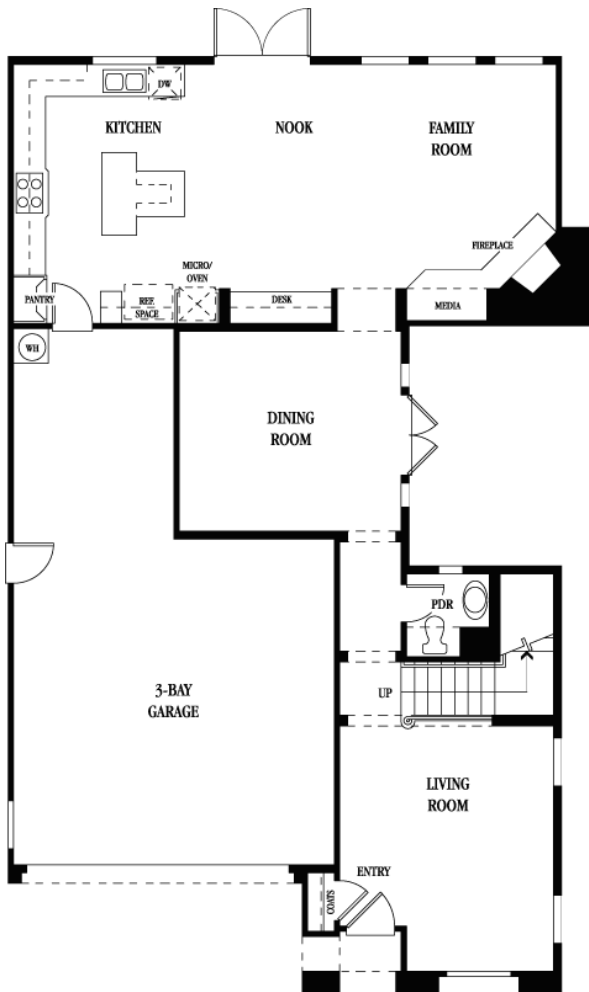

Residence 1

2 Story
4 Bedroom, 3 BA
2,100 sq. ft. (approx.)
2 Car Garage

Residence 2

2 Story
4 Bedroom, 2.5 BA
2,200 sq. ft. (approx.)
2 Car Garage

Residence 3

2 Story
3 Bedroom + Loft, 2.5 BA
2,500 sq. ft. (approx.)
3 Car Garage

Residence 4

2 Story
 4 BR + Loft, 3 BA
 2,600 sq. ft. (approx.)
 2 Car Garage