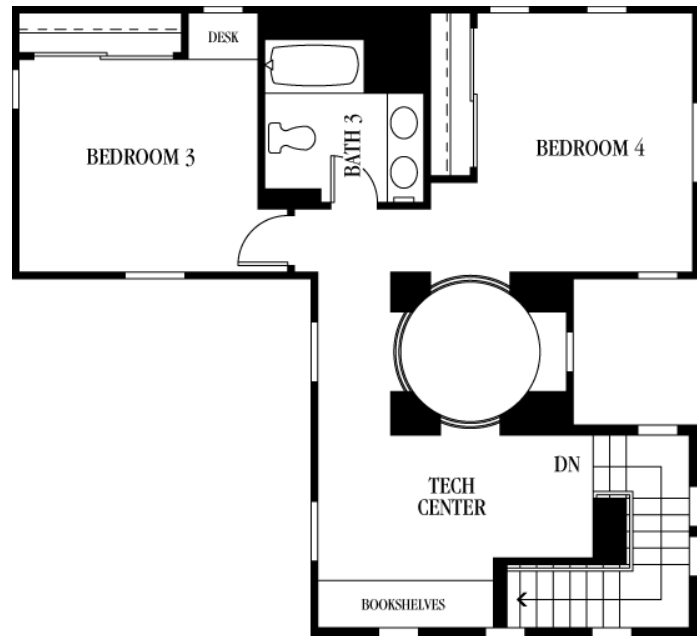

Residence 1

2 Story
4 Bedroom, 3 BA
2,100 sq. ft. (approx.)
2 Car Garage

Residence 2

2 Story
4 Bedroom, 2.5 BA
2,200 sq. ft. (approx.)
2 Car Garage

Residence 3

2 Story
3 Bedroom + Loft, 2.5 BA
2,500 sq. ft. (approx.)
3 Car Garage

Residence 4

2 Story
 4 BR + Loft, 3 BA
 2,600 sq. ft. (approx.)
 2 Car Garage